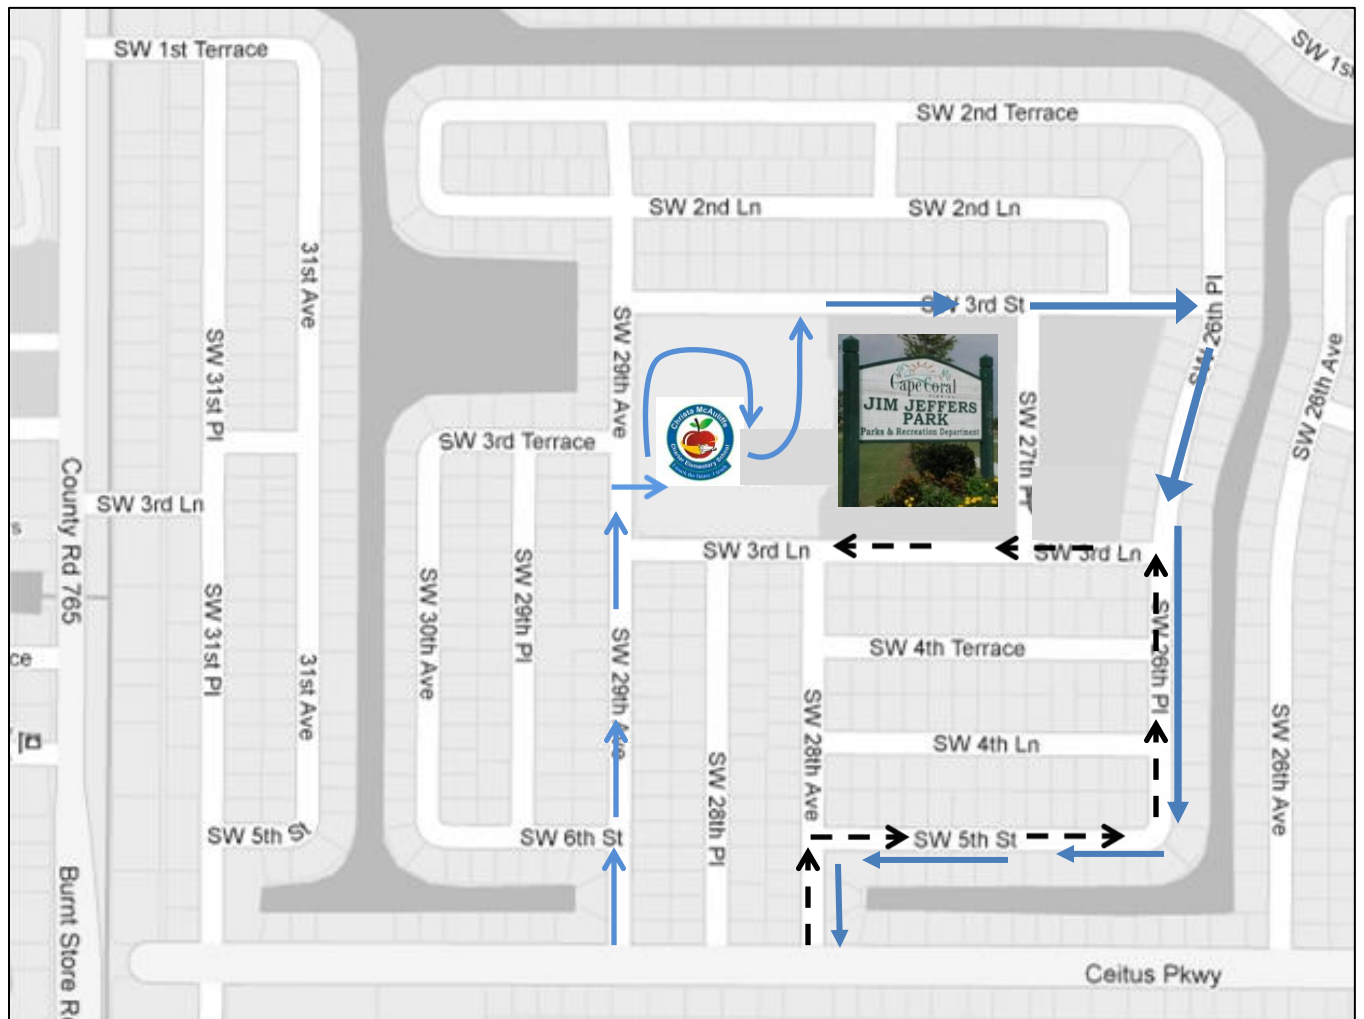

Oasis Elementary North

2023-2024

NEW Parent Pick-up Map

→ 1st – 5th Grades

- - ➔ Kg. Students (with siblings)

Please read the Parent Pick-Up Procedures on the other side of this page.

* All student drop off takes place using the blue arrows.

Oasis Elementary North

2023-2024

NEW Parent Pick-up Procedures

*****To ensure that everyone lines up properly, please follow the directional arrows on the map located on the back of this page.*****

Kg Parents (yellow arrows):

- Pick up of your Kg student (along with any siblings) will take place in the front of the school **AFTER** the buses have been dismissed (approximately 3:15pm).
- Please line up on SW 3rd Lane next to the entrance to Jim Jeffers Park. **DO NOT** block the entrance to the park.
- A staff member will let you know when it is ok to enter the parking lot to pick up your student.

1st-5th Parents (blue arrows):

- Please form a **SINGLE** line heading north on SW 29th Avenue (from Ceitus only).
- Please do **NOT** attempt to merge into the waiting line by the school entrance (SW 3rd Lane).
- You will enter the property through the black swing gate on your right. Once through the gate, both lanes of travel may be used.
- All parents must exit **RIGHT** when leaving the parking lot.